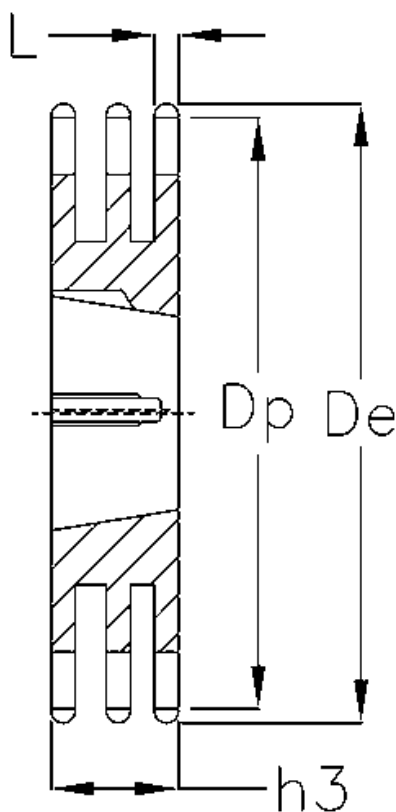

Article number: 616033007017

Description: Taperbored sprocket 12 B-3 Z=17 triplex
for bushing 3020

Measures

Bush = 2012
C = 2
Chain = -
Chain size = 3/4" x 7/16"
De = 111.5
Dp = 103.67
H = 49.8
h3 = 49.8

Material = Stål
Number of teeth = 17